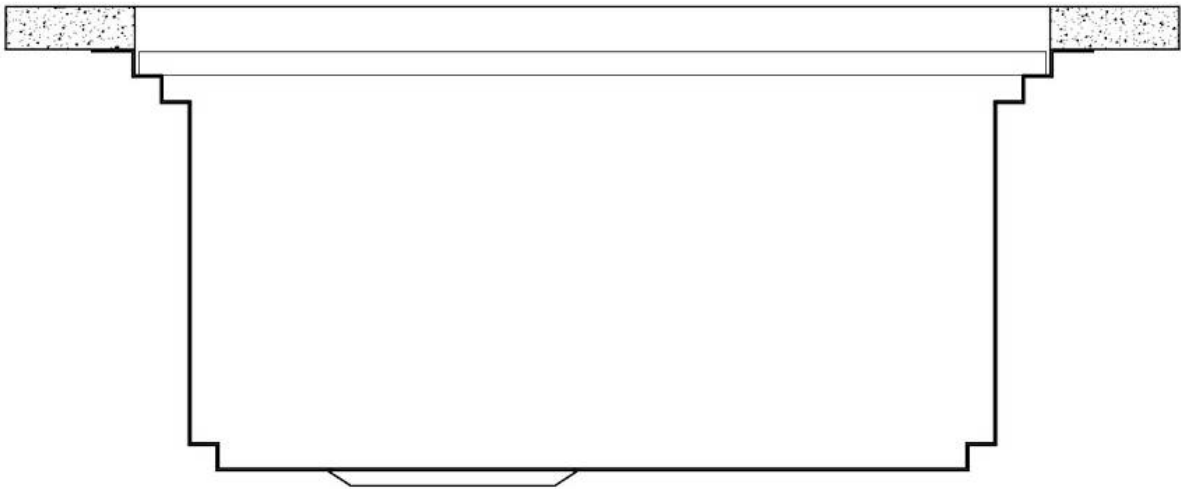

Milanello Level 1

Compatible accessories/Accessori compatibili:

8100	602
8631	300
8642	003
8644	004
8644	101
8657	001